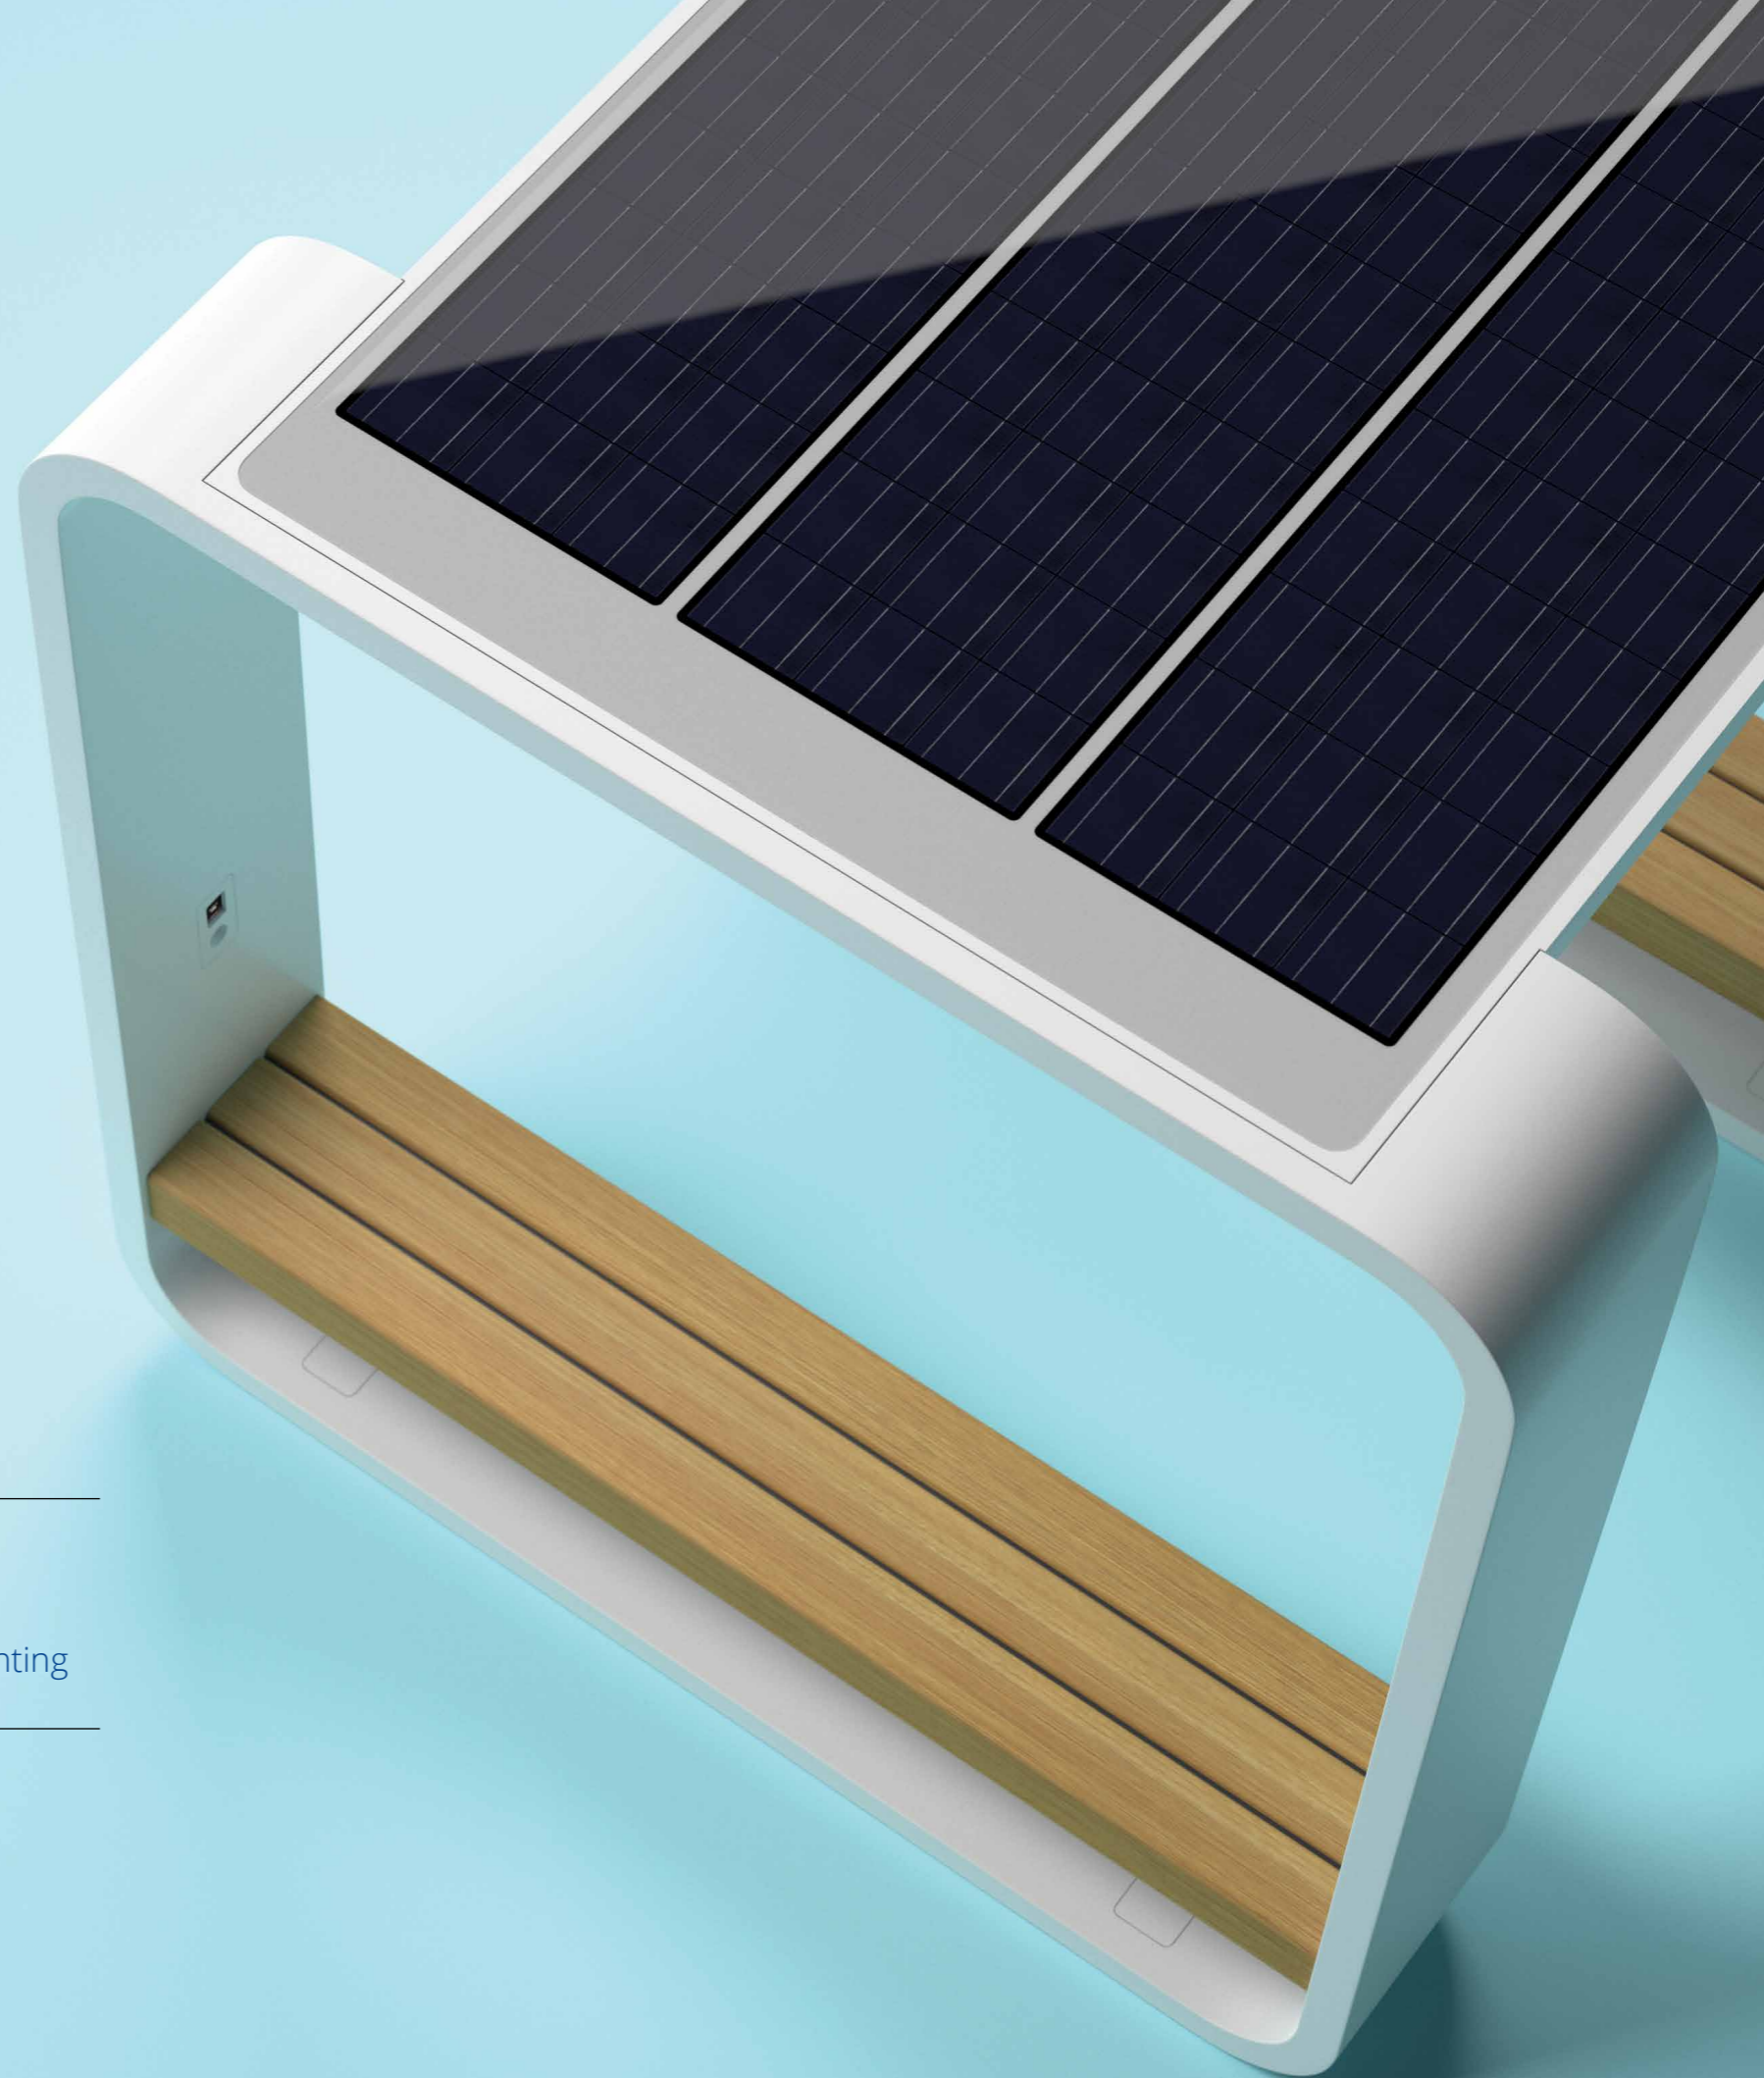

PLUS

NOT JUST A BENCH, BUT A MEETING POINT THE WORLD'S FIRST COVERED SOLAR POWERED PUBLIC BENCH

Just like the smaller model, the batteries use renewable energy only. You can charge your devices via USB ports or wirelessly. This smart bench also functions as WiFi hotspot and has environmental sensors.

8 seat	1 4G hotspot	2 USB charger
2 wireless Qi chargers	2 2.4" display	3m RGB LED ambient lighting
1 temperature, humidity, UV and air pressure sensor	1 air quality, motion sensor	24/7 data collection