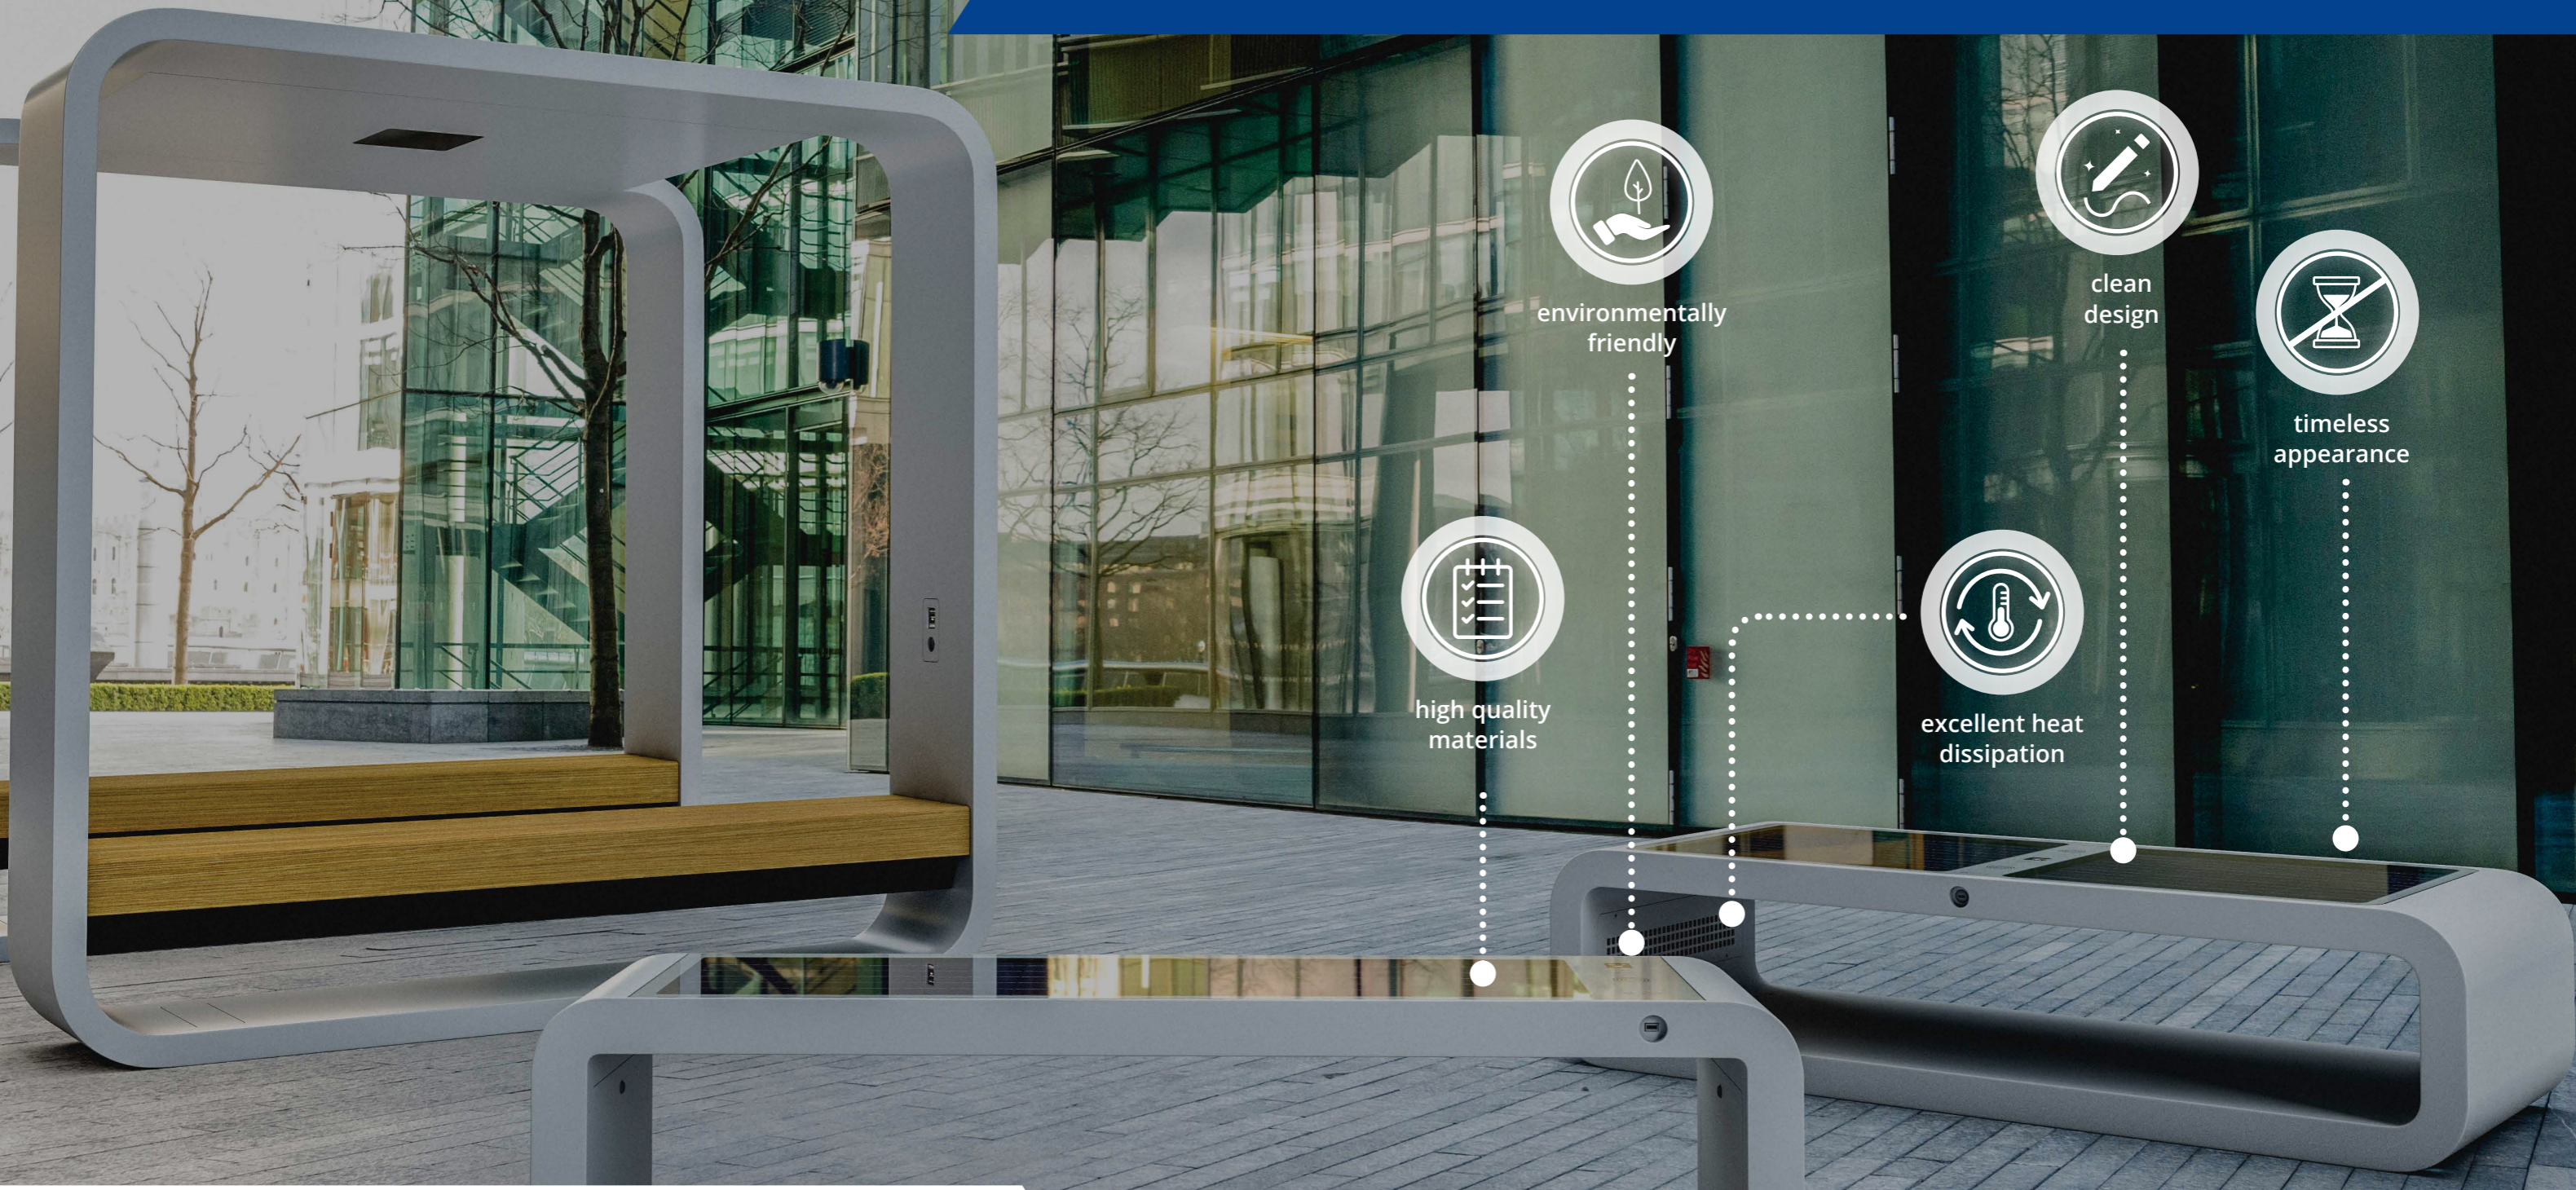

TUNGSRAM™

Innovation is our heritage
EST. 1896

TUNGSRAM **SMART BENCH**

Tungram's premium solar-powered smart benches bring a new look and feel to visitors. The Hungarian-made product is an international success story.

You can choose between three different sizes which makes easier to find the perfect model for any location.

The largest 8-seat **Plus** smart benches, in addition to the built-in phone charging features, have a real community organizing power due to their spectacular appearance and free Wi-Fi service, becoming the focal point of smart cities. Innovative investment for public infrastructure, great investment for communities.

The three-seater **Eco** is our smallest smart bench. We recommend it to anyone who wants a small, eco-friendly, smart street furniture accessible to all.

The medium-sized 4-seat **Nano** smart bench is an alternative to traditional public benches for those looking for smart city solutions.

ECO

CLEAN DESIGN, SMALL SIZE, COUNTLESS FEATURES
ITS GREATNESS LIES IN ITS SIMPLICITY

The three seater ECO is our smallest compact bench. Nano & PLUS's little brother is equipped with two USB chargers and a wireless charger, and just like with the big brothers, you can enjoy its unlimited Wifi. What's new is that you can track changes in the bench and its surroundings on a larger display than before.