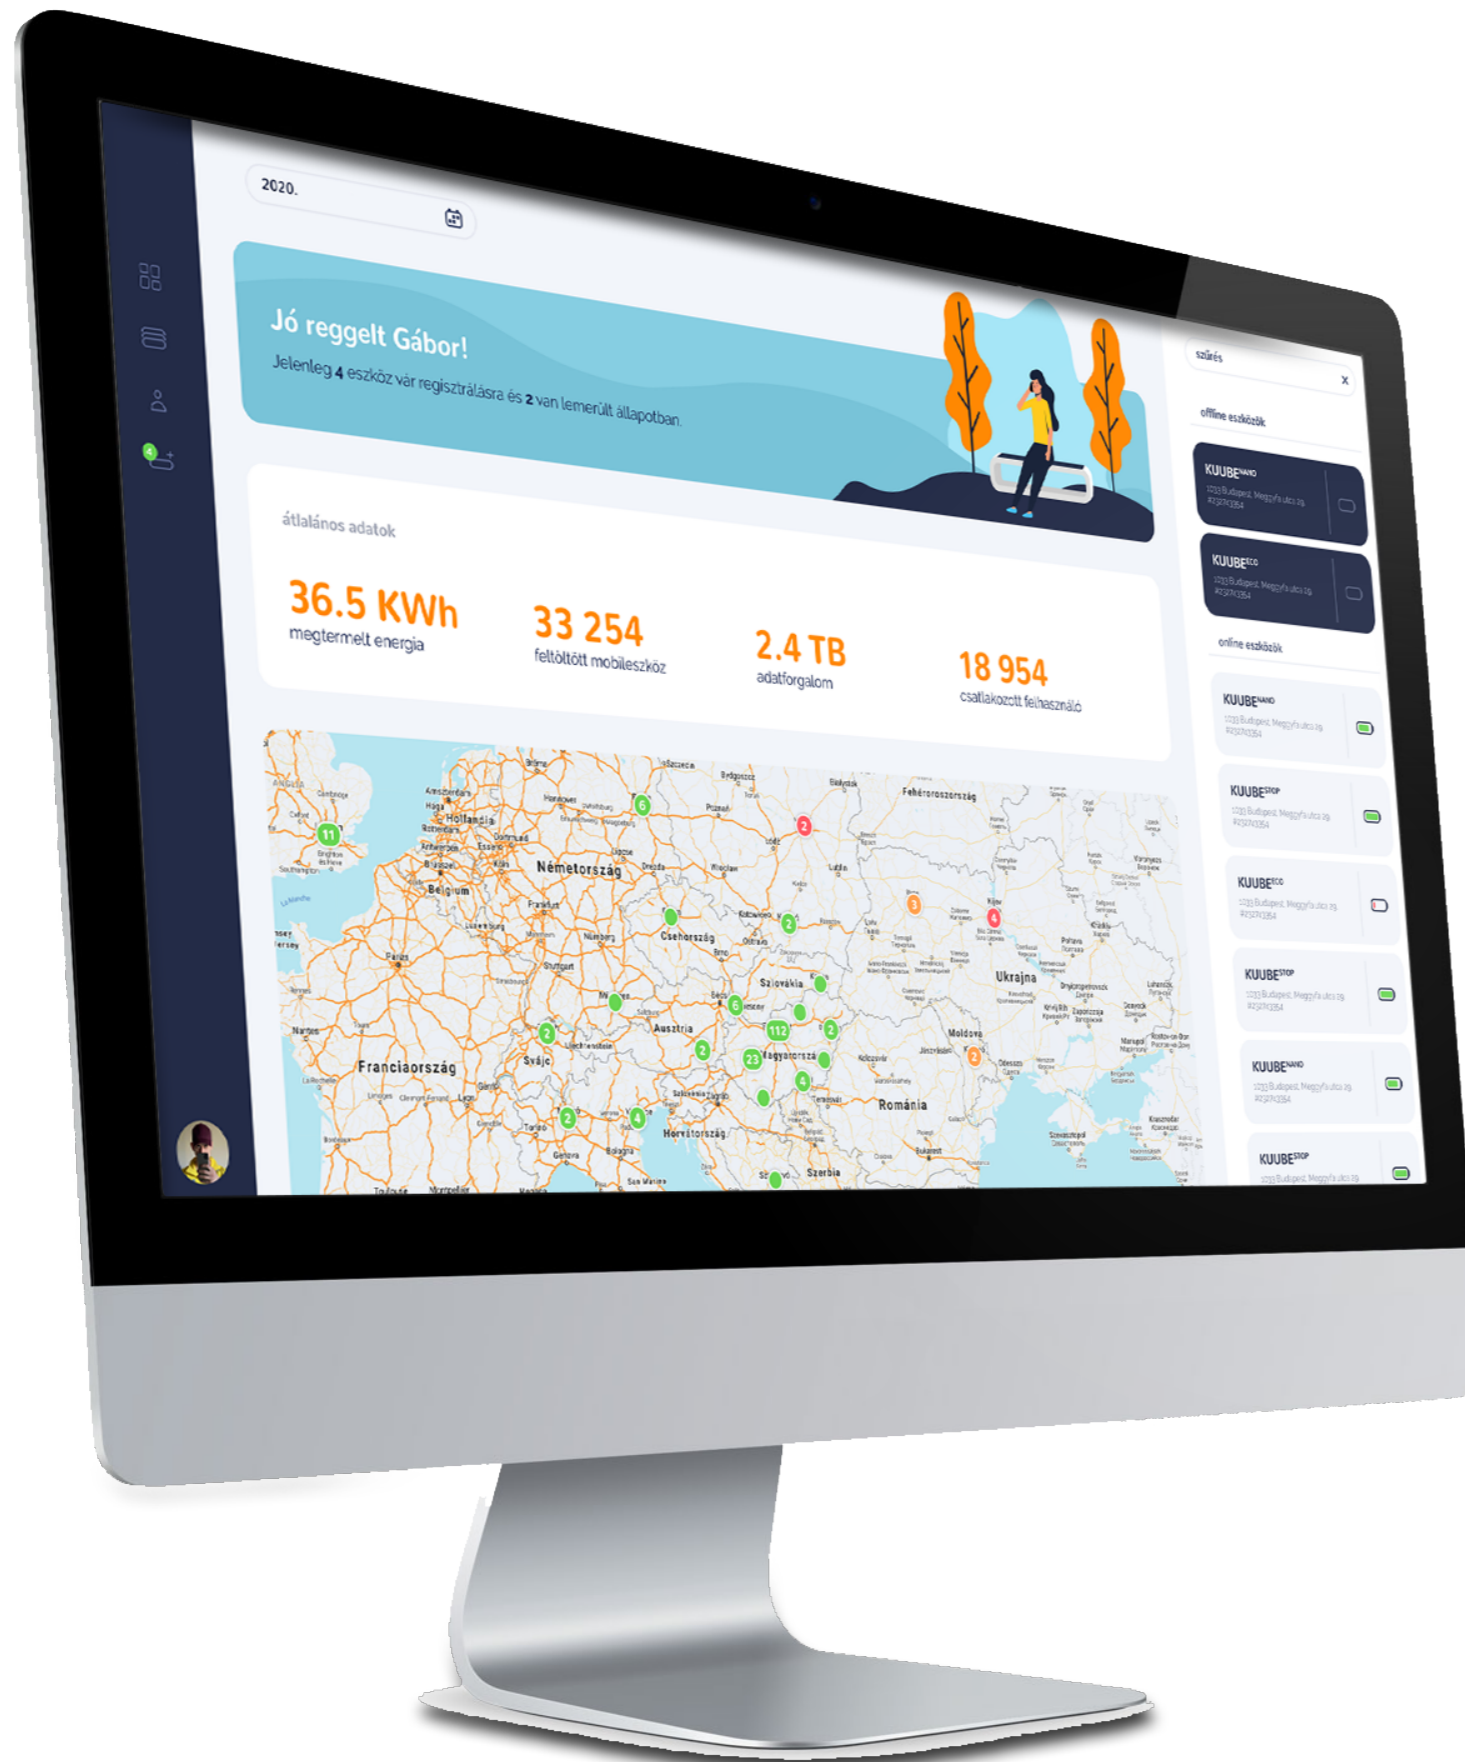

DASHBOARD

Keep track of all your smart street furniture in one place. You can check your benches' state of charge on the map or in the side list here; and you can see how much energy your benches have produced in total or separately.

You can check how many devices have been charged since the launch, how many users connected to the free Wi-Fi or how much data was handled in total. You can also find here the data collected during the monitoring of the street furniture's environment (temperature, humidity, air pressure, air pollution, UV index).